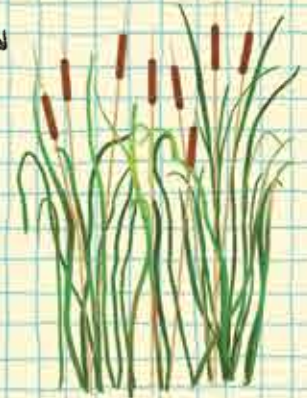

We're going for a walk outside,
exploring by the riverside.

Look what I found!

Two seed heads on stalks, like tiny drumsticks.

Can you also see ... ?
One signpost
Two fish jumping
Three birds flying

There are all sorts of different plants to spot on a river path. Some of them even grow in the water.

Some trees like growing next to rivers. You might see a water-loving willow drooping its long leaves out over a riverbank.

Plantains often sprout up around paths. They have cone-shaped seed heads on long stalks. They're fun to wave around, as if you're drumming in a band!

Watch out for nettles. They are covered in tiny hairs that will sting you if you brush against them. Ouch! The stings are to stop animals eating the nettles.

WATER PLANTS TO SPOT:

Long spiky grass

Extra-tall brown bulrushes